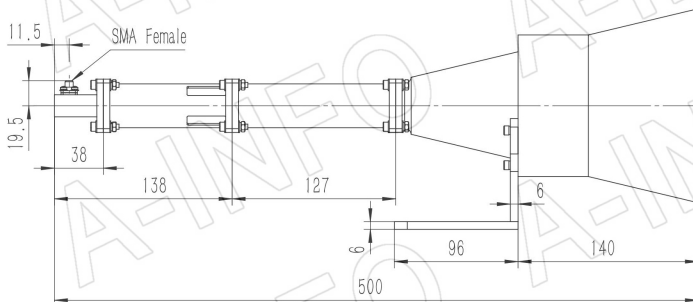

## Technical Specification

Frequency Range(GHz)	8.9 – 11.7
Waveguide	WR90
Gain(dBic)	20 Typ.
Polarization	RHCP
Axial Ratio(dB)	1.5 Typ. ; 3.0 Max.
3dB Beamwidth(deg)	E Plane: 17 Typ.
	H Plane: 17 Typ.
VSWR	A Type: 1.15:1 Typ.
	C Type: 1.30:1 Typ.
Output	A Type: FBP100(UBR100)
	C Type: SMA-Female or N-Female or TNC-Female or 7mm or 3.5mm-Female
Material	Al
Finish	Chemical Conversion Coating, Gray Paint
Size(mm)	A Type: 149.6 x 149.6 x 462
	C Type: 149.6 x 149.6 x 500
Net Weight(Kg)	A Type: 1.70 Around
	C Type: 1.80 Around

## Outline Drawing (Size: mm)

FBP100 Output (P/N: LB-CH-90-20-R16-A)

**AINFO Inc.**

China(Beijing): Tel: (+86) 10-6266-7326,  
China(Chengdu): Tel: (+86) 28-8519-2786,  
USA : Tel: (+1) 949-639-9688,

Page 1 of 7

## SMA-Female Output (P/N: LB-CH-90-20-R16-C-SF)

For N-Female, TNC-Female, 7mm or 3.5mm-Female output outline drawing, please contact A-INFO.

## Flange Drawing (Size: mm)

**FBP100**