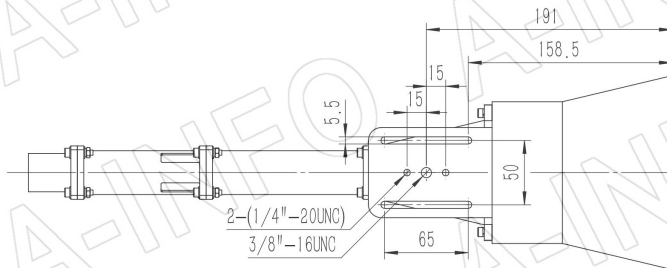

SMA-Female Output with L Type Mounting Bracket (Option, P/N: LB-CH-90-20-L)

For N-Female, TNC- Female, 7mm or 3.5mm-Female output outline drawing, please contact A-INFO.