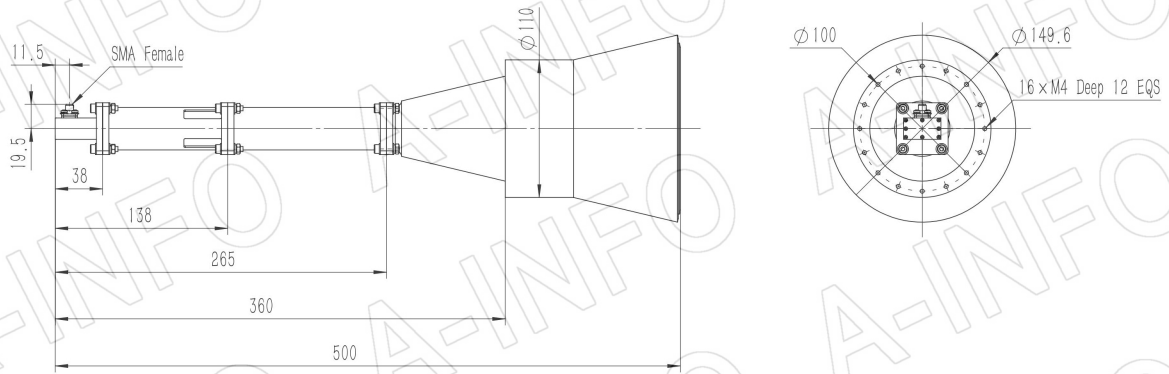

## Technical Specification

Frequency Range(GHz)	8.9 – 11.7
Waveguide	WR90
Gain(dBic)	20 Typ.
Polarization	RHCP
Axial Ratio(dB)	1.5 Typ. ; 3.0 Max.
3dB Beamwidth(deg)	E Plane: 17 Typ.
	H Plane: 17 Typ.
VSWR	A Type: 1.15:1 Typ.
	C Type: 1.30:1 Typ.
Output	A Type: FBP100(UBR100)
	C Type: SMA-Female or N-Female or TNC-Female or 7mm or 3.5mm-Female
Material	Al
Finish	Chemical Conversion Coating, Gray Paint
Size(mm)	A Type: 149.6 x 149.6 x 462
	C Type: 149.6 x 149.6 x 500
Net Weight(Kg)	A Type: 1.70 Around
	C Type: 1.80 Around

## Outline Drawing (Size: mm)

FBP100 Output (P/N: LB-CH-90-20-R16-A)

**AINFO Inc.**

China(Beijing): Tel: (+86) 10-6266-7326,  
China(Chengdu): Tel: (+86) 28-8519-2786,  
USA : Tel: (+1) 949-639-9688,

Page 1 of 7

## SMA-Female Output (P/N: LB-CH-90-20-R16-C-SF)

For N-Female, TNC-Female, 7mm or 3.5mm-Female output outline drawing, please contact A-INFO.