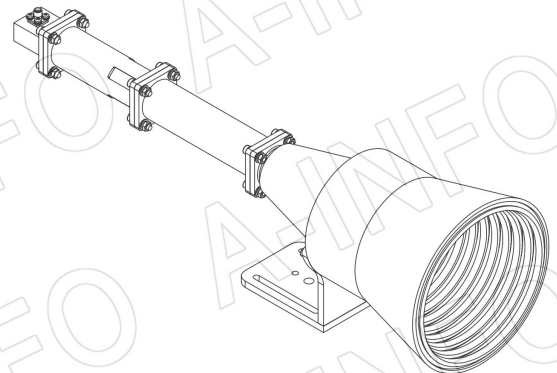

SMA-Female Output with L Type Mounting Bracket (Option, P/N: LB-CH-90-20-L)

For N-Female, TNC- Female, 7mm or 3.5mm-Female output outline drawing, please contact A-INFO.