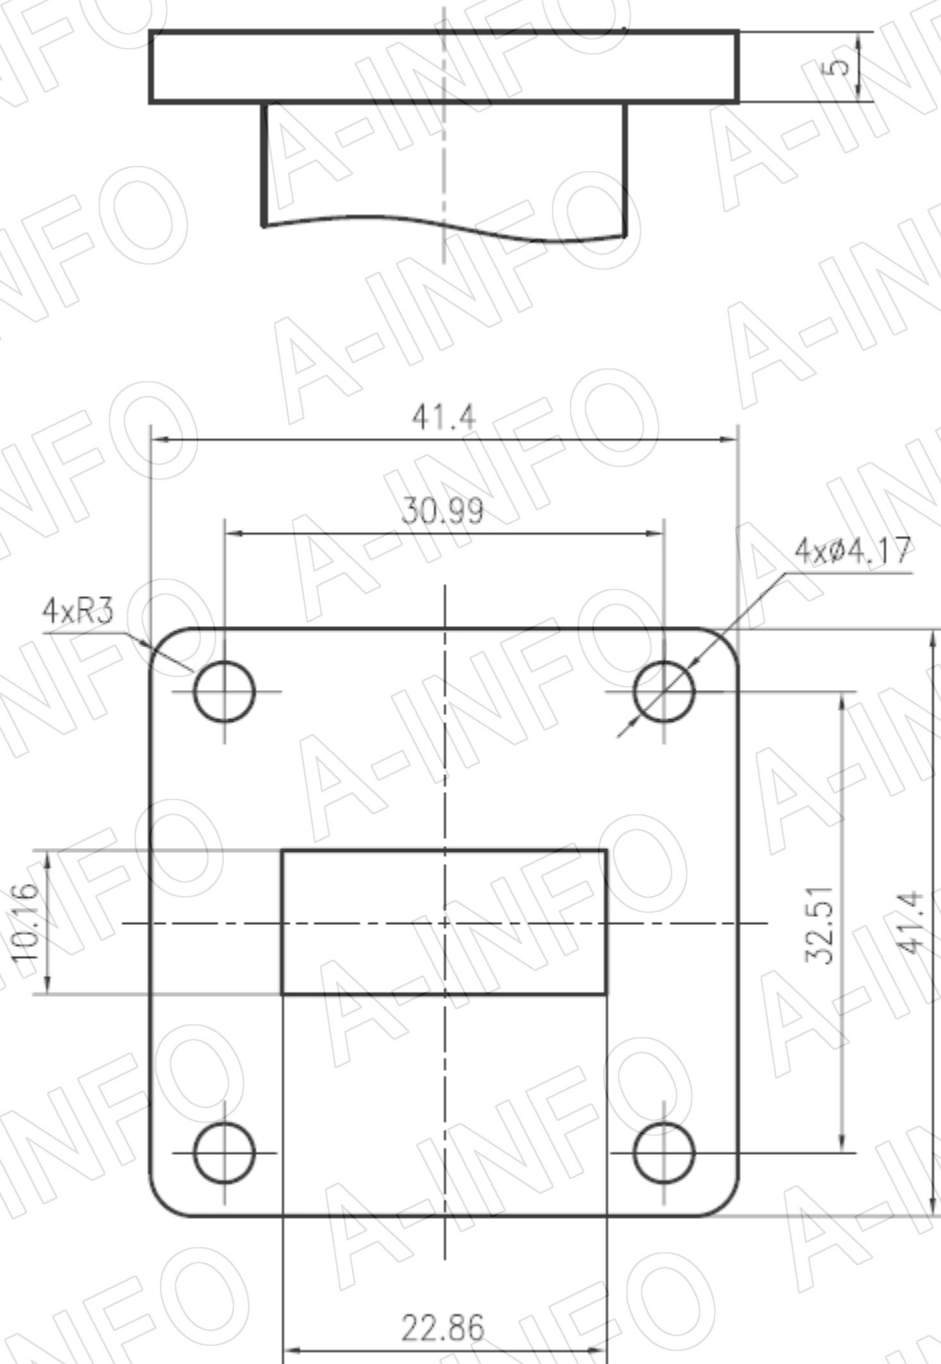

## Technical Specification

Frequency Range(GHz)	8.9 – 11.7
Waveguide	WR90
Gain(dBic)	20 Typ.
Polarization	RHCP
Axial Ratio(dB)	1.5 Typ. ; 3.0 Max.
3dB Beamwidth(deg)	E Plane: 17 Typ.
	H Plane: 17 Typ.
VSWR	A Type: 1.15:1 Typ.
	C Type: 1.30:1 Typ.
Output	A Type: FBP100(UBR100)
	C Type: SMA-Female or N-Female or TNC-Female or 7mm or 3.5mm-Female
Material	Al
Finish	Chemical Conversion Coating, Gray Paint
Size(mm)	A Type: 149.6 x 149.6 x 462
	C Type: 149.6 x 149.6 x 500
Net Weight(Kg)	A Type: 1.70 Around
	C Type: 1.80 Around

## Outline Drawing (Size: mm)

FBP100 Output (P/N: LB-CH-90-20-R16-A)

**AINFO Inc.**

China(Beijing): Tel: (+86) 10-6266-7326,  
China(Chengdu): Tel: (+86) 28-8519-2786,  
USA : Tel: (+1) 949-639-9688,

Page 1 of 7

## SMA-Female Output (P/N: LB-CH-90-20-R16-C-SF)

For N-Female, TNC-Female, 7mm or 3.5mm-Female output outline drawing, please contact A-INFO.

## Flange Drawing (Size: mm)

**FBP100**