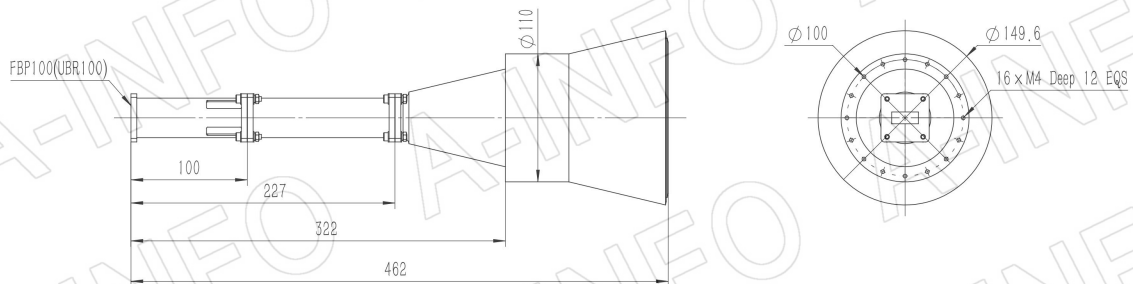

Outline Drawing (Size: mm)

FBP100 Output (P/N: LB-CH-90-20-R16-A)

AINFO Inc.

China(Beijing): Tel: (+86) 10-6266-7326,
China(Chengdu): Tel: (+86) 28-8519-2786,
USA : Tel: (+1) 949-639-9688,

Page 1 of 7

(+86) 10-6266-7327 Fax: (+86) 10-6266-7379
(+86) 28-8519-3044 Fax: (+86) 28-8519-3068
(+1) 949-639-9608 Fax: (+1) 949-639-9670

Website: www.ainfoinc.com
Email: sales@ainfoinc.com