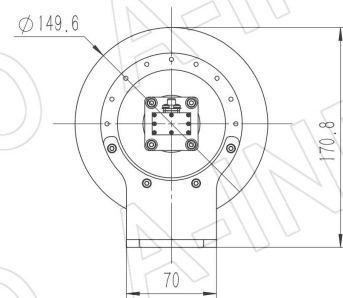

## Technical Specification

Frequency Range(GHz)	8.9 – 11.7
Waveguide	WR90
Gain(dBic)	20 Typ.
Polarization	RHCP
Axial Ratio(dB)	1.5 Typ. ; 3.0 Max.
3dB Beamwidth(deg)	E Plane: 17 Typ.
	H Plane: 17 Typ.
VSWR	A Type: 1.15:1 Typ.
	C Type: 1.30:1 Typ.
Output	A Type: FBP100(UBR100)
	C Type: SMA-Female or N-Female or TNC-Female or 7mm or 3.5mm-Female
Material	Al
Finish	Chemical Conversion Coating, Gray Paint
Size(mm)	A Type: 149.6 x 149.6 x 462
	C Type: 149.6 x 149.6 x 500
Net Weight(Kg)	A Type: 1.70 Around
	C Type: 1.80 Around

## Outline Drawing (Size: mm)

FBP100 Output (P/N: LB-CH-90-20-R16-A)

**AINFO Inc.**

China(Beijing): Tel: (+86) 10-6266-7326,  
China(Chengdu): Tel: (+86) 28-8519-2786,  
USA : Tel: (+1) 949-639-9688,

Page 1 of 7

## SMA-Female Output (P/N: LB-CH-90-20-R16-C-SF)

For N-Female, TNC-Female, 7mm or 3.5mm-Female output outline drawing, please contact A-INFO.

## SMA-Female Output with L Type Mounting Bracket (Option, P/N: LB-CH-90-20-L)

For N-Female, TNC- Female, 7mm or 3.5mm-Female output outline drawing, please contact A-INFO.