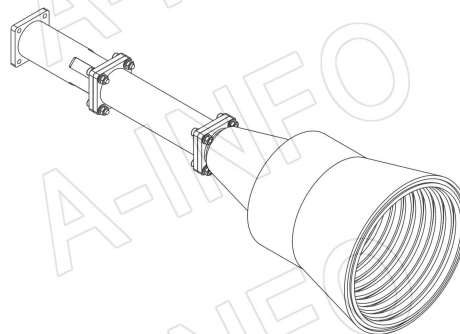

Outline Drawing (Size: mm)

FBP100 Output (P/N: LB-CH-90-20-R16-A)

AINFO Inc.

China(Beijing): Tel: (+86) 10-6266-7326,
China(Chengdu): Tel: (+86) 28-8519-2786,
USA : Tel: (+1) 949-639-9688,

Page 1 of 7

(+86) 10-6266-7327 Fax: (+86) 10-6266-7379
(+86) 28-8519-3044 Fax: (+86) 28-8519-3068
(+1) 949-639-9608 Fax: (+1) 949-639-9670

Website: www.ainfoinc.com
Email: sales@ainfoinc.com