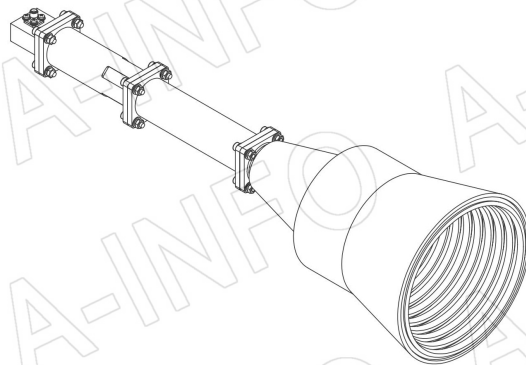

SMA-Female Output (P/N: LB-CH-90-20-R16-C-SF)

For N-Female, TNC-Female, 7mm or 3.5mm-Female output outline drawing, please contact A-INFO.